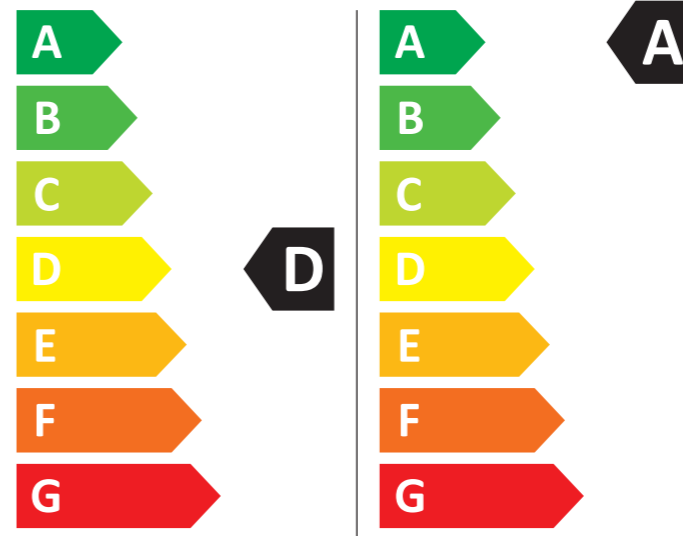

LG Electronics

F4DR5010S6W

308 kWh/100

46 kWh/100

ABCDEF G

71 dB  
ABCD

2019/2014

MEZ69168842